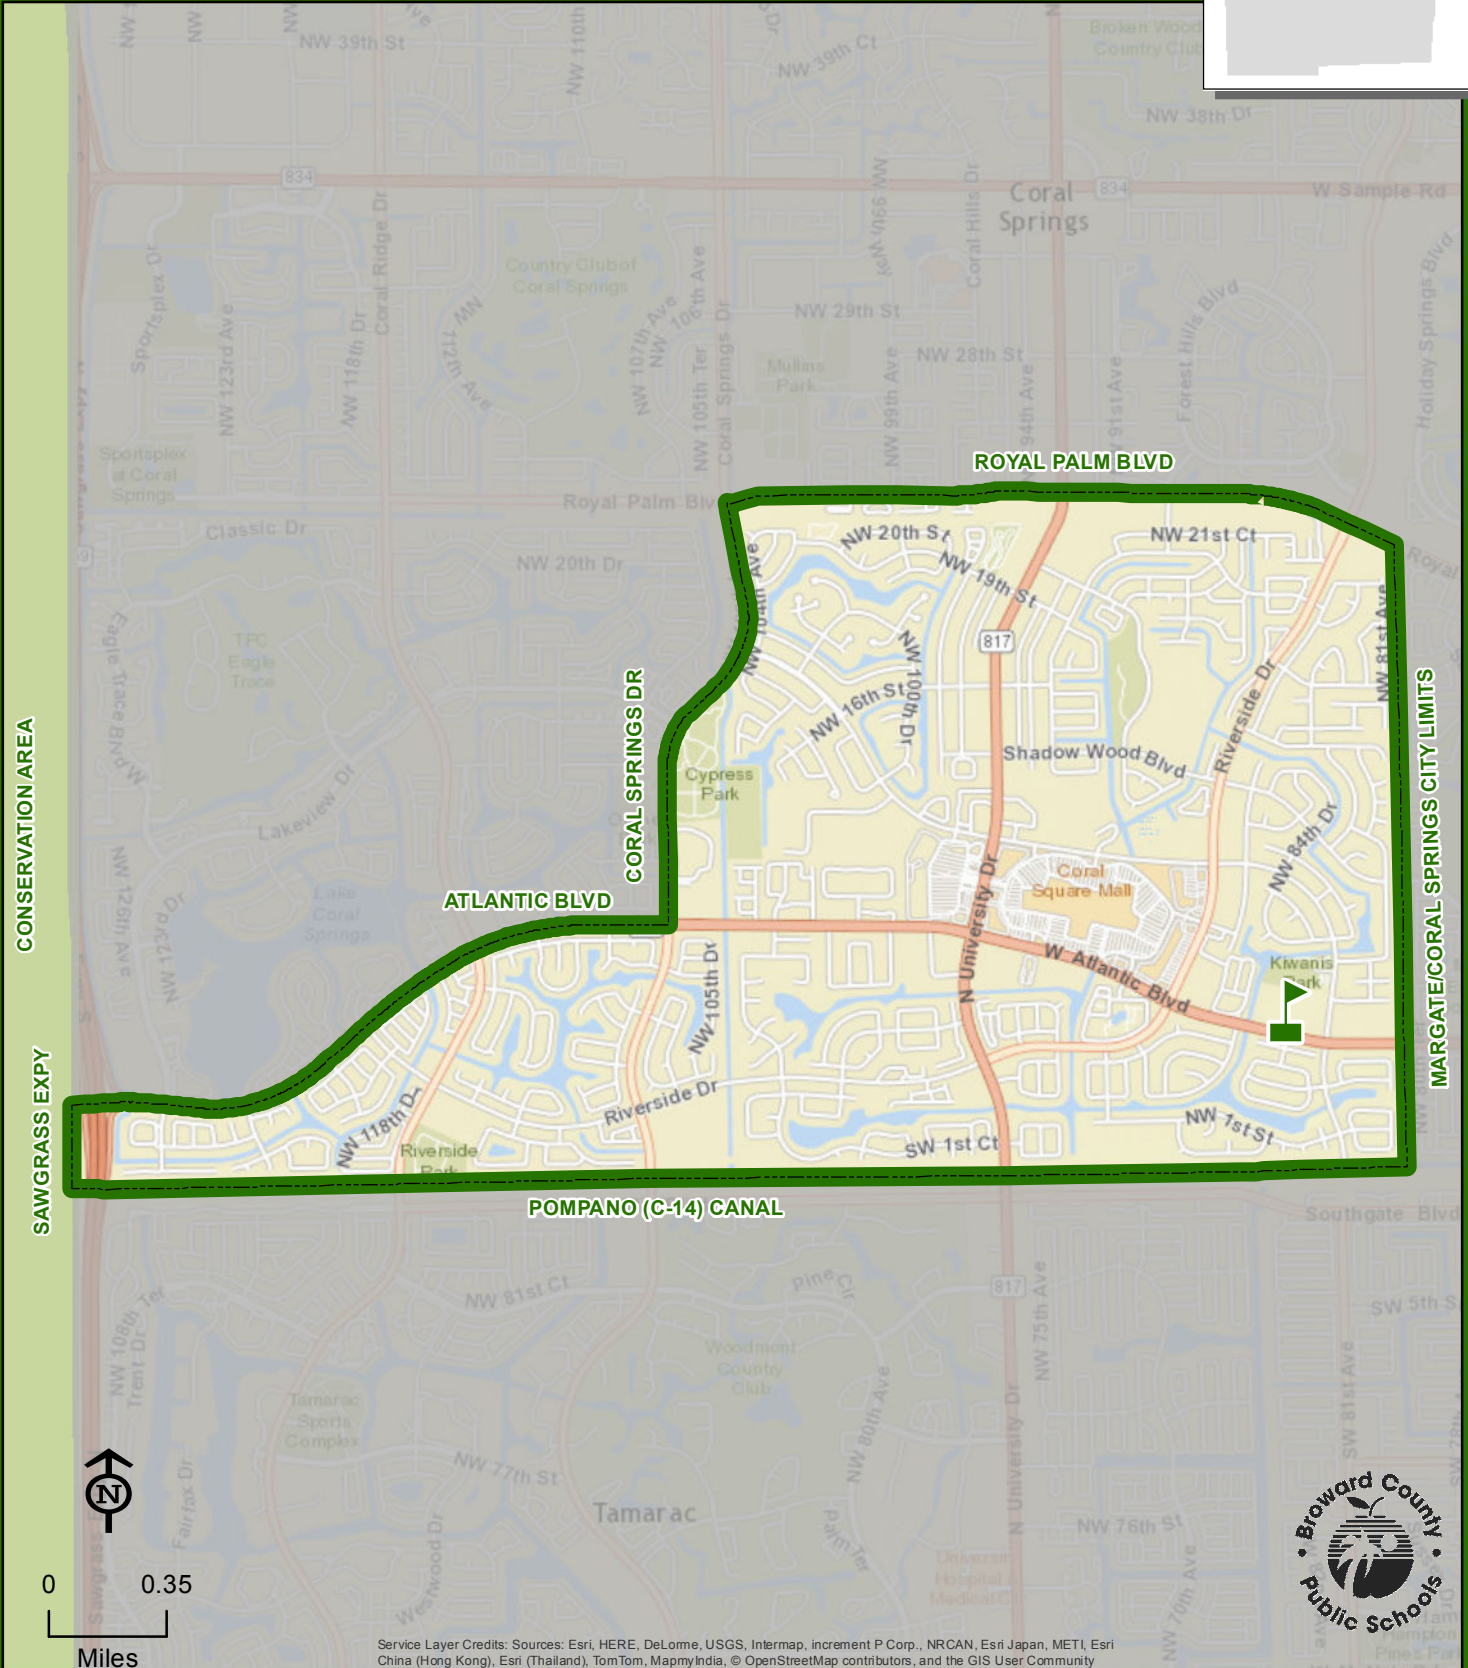

RAMBLEWOOD MIDDLE SCHOOL

8505 W ATLANTIC BOULEVARD
CORAL SPRINGS, FLORIDA 33071
754-322-4300

Innovative Program

Service Layer Credits: Sources: Esri, HERE, DeLorme, USGS, Intermap, increment P Corp., NRCAN, Esri Japan, METI, Esri China (Hong Kong), Esri (Thailand), TomTom, MapmyIndia, © OpenStreetMap contributors, and the GIS User Community

THIS MAP IS FOR CONCEPTUAL PURPOSES ONLY AND SHOULD NOT BE USED FOR LEGAL BOUNDARY DETERMINATIONS